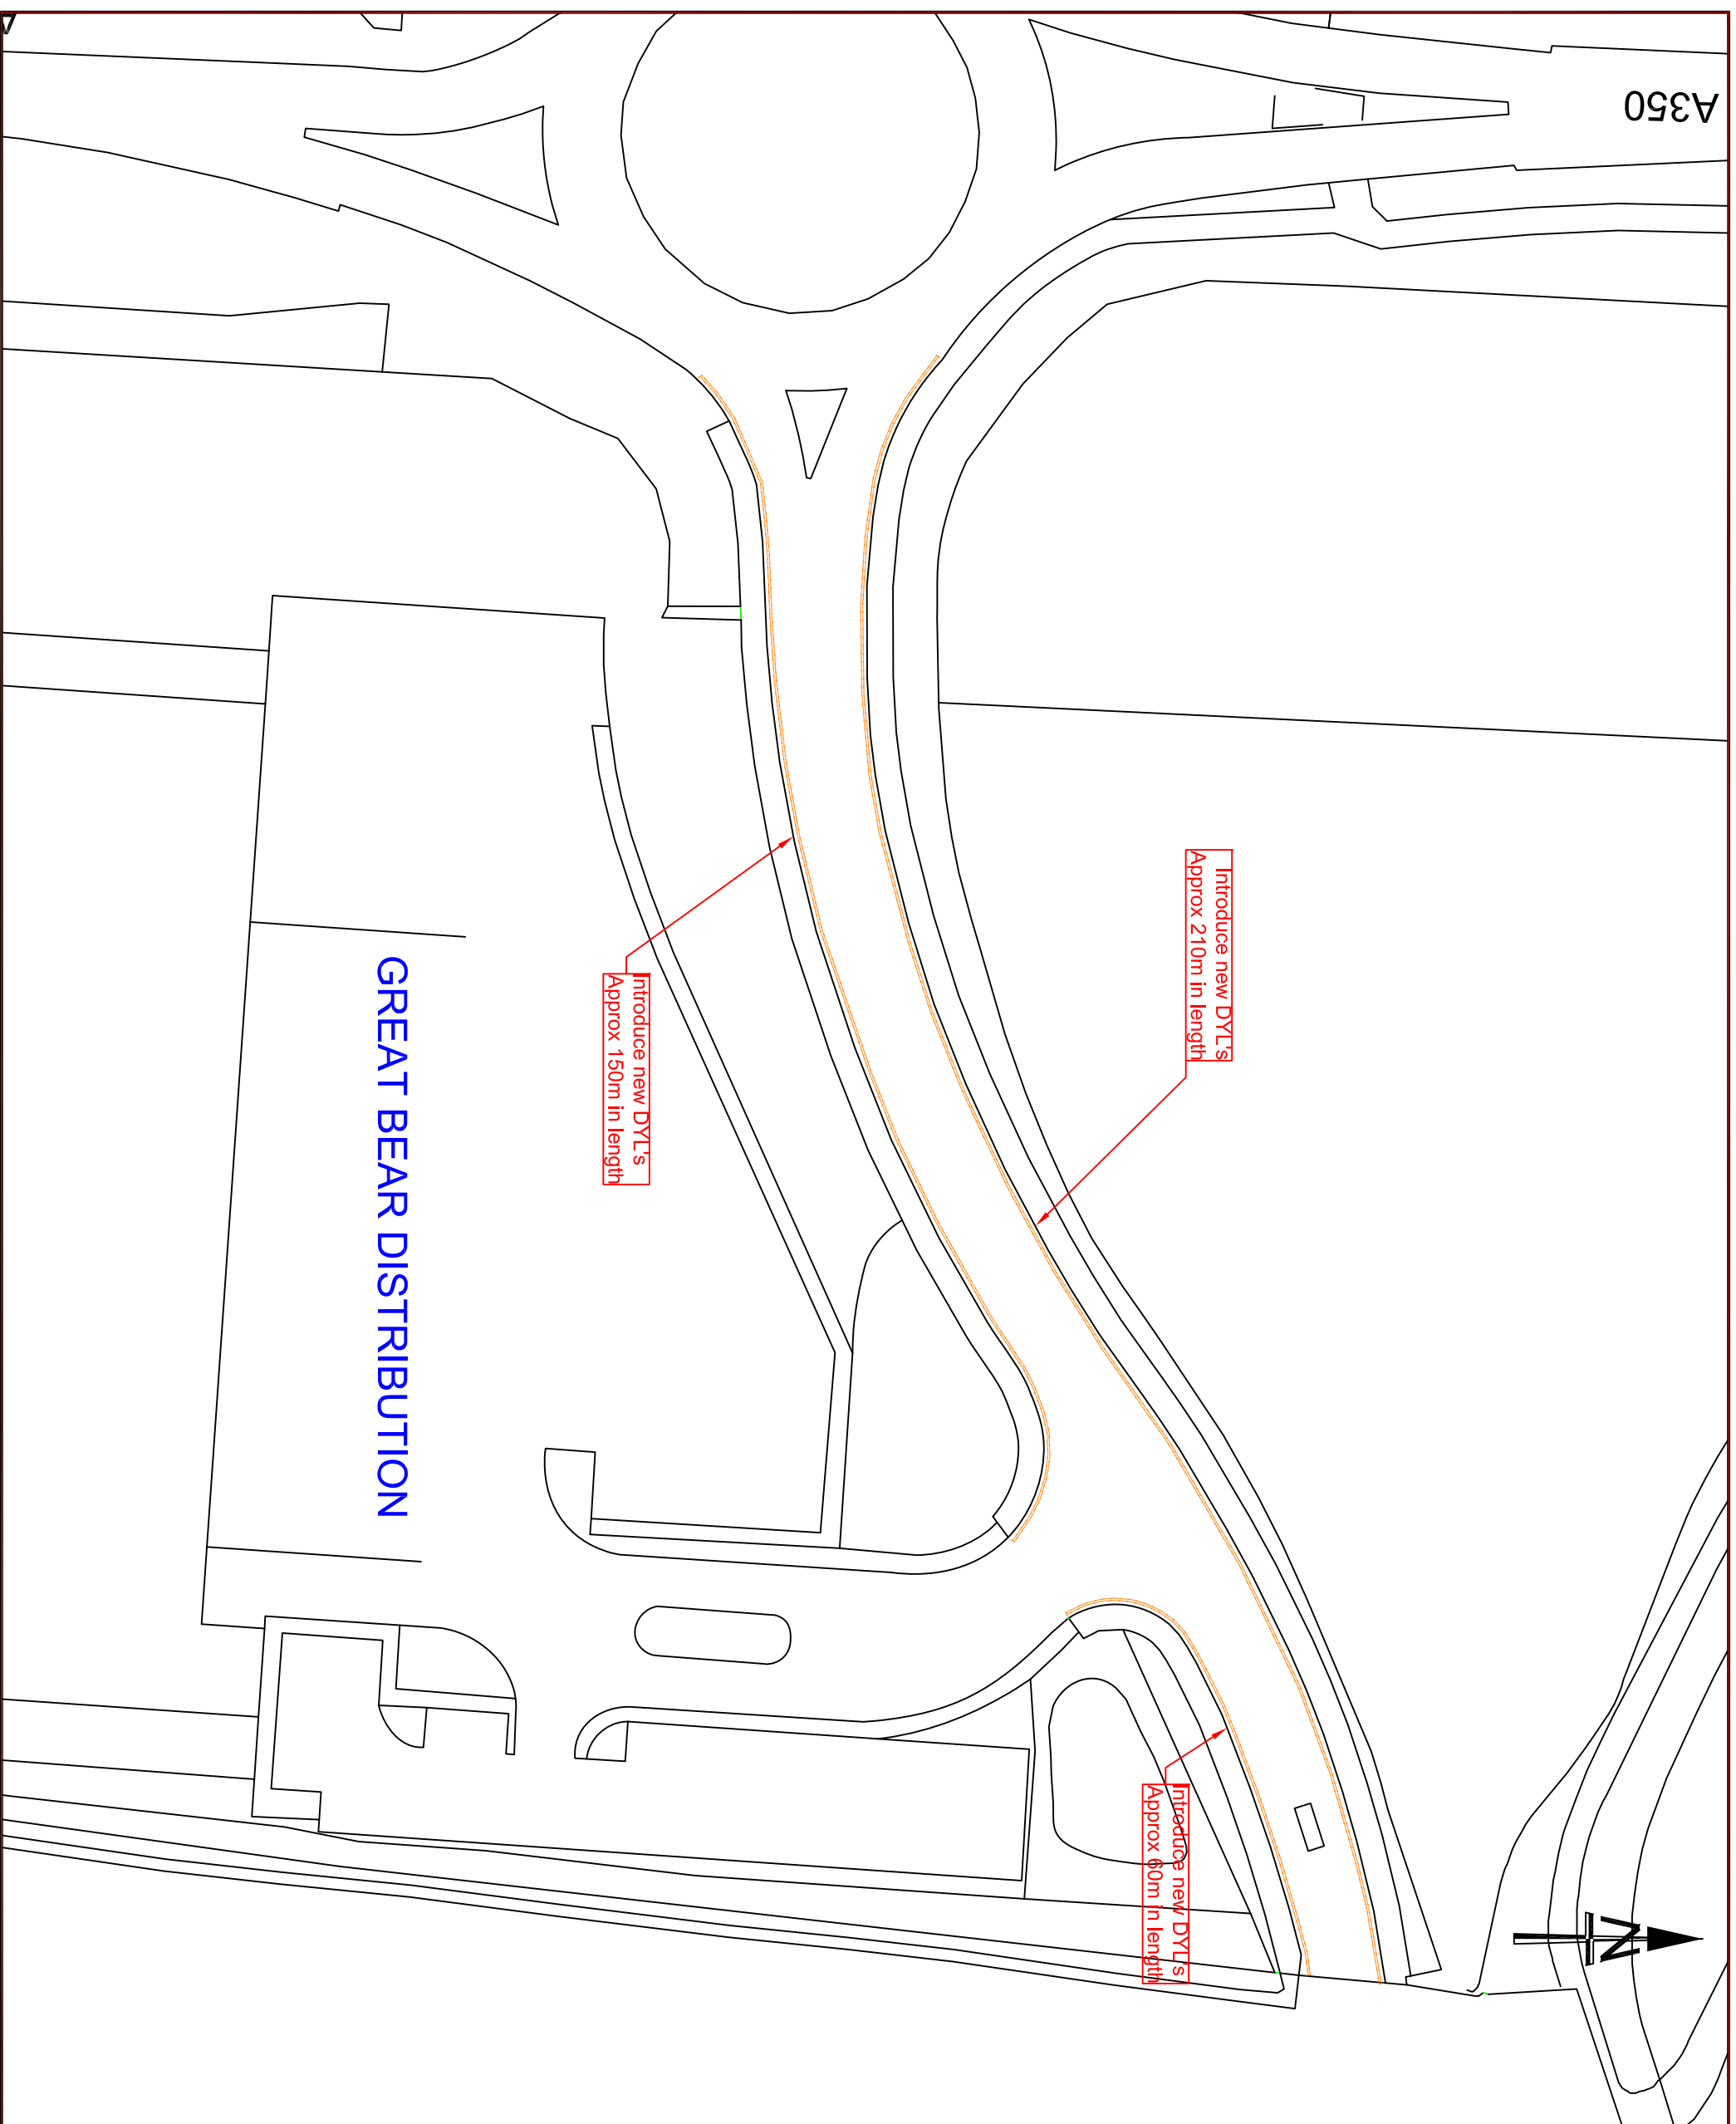

SCALES: 1:1250 SHEET SIZE: A3
 DRAWING No. MELKSWO/2013/D06 REVISION: .
 FILE REF: 2013 DRAFT PROPOSALS

A350

GREAT BEAR DISTRIBUTION

NOTES:

This map is reproduced from Ordnance Survey material with the permission of Ordnance Survey on behalf of the Controller of Her Majesty's Stationary Office
 © Crown copyright.
 Unauthorised reproduction infringes Crown Copyright and may lead to prosecution or Civil Proceedings.
 Wiltshire Council (100049050) 2012